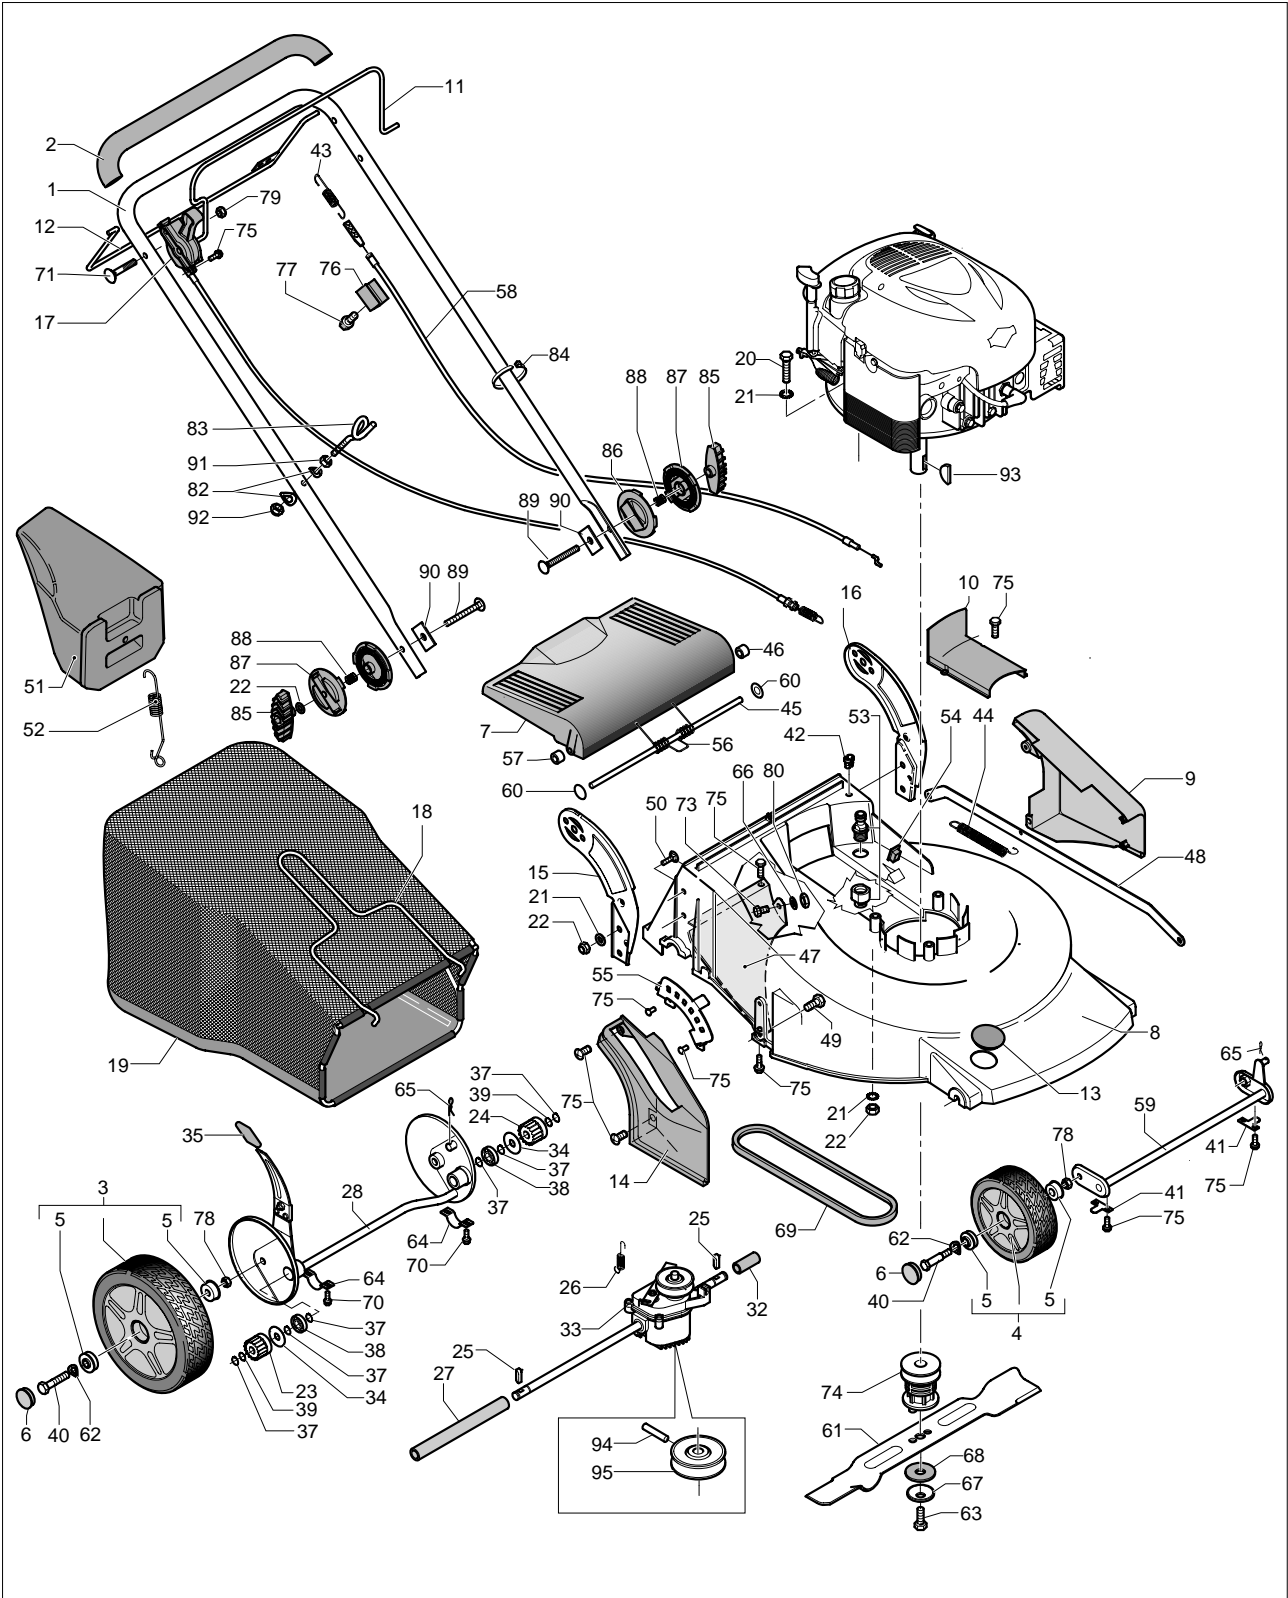

brand	MC CULLOCH

date	FEB/03	SHEET 1/3

Model

M 6053 CDTX

Product number

953878340